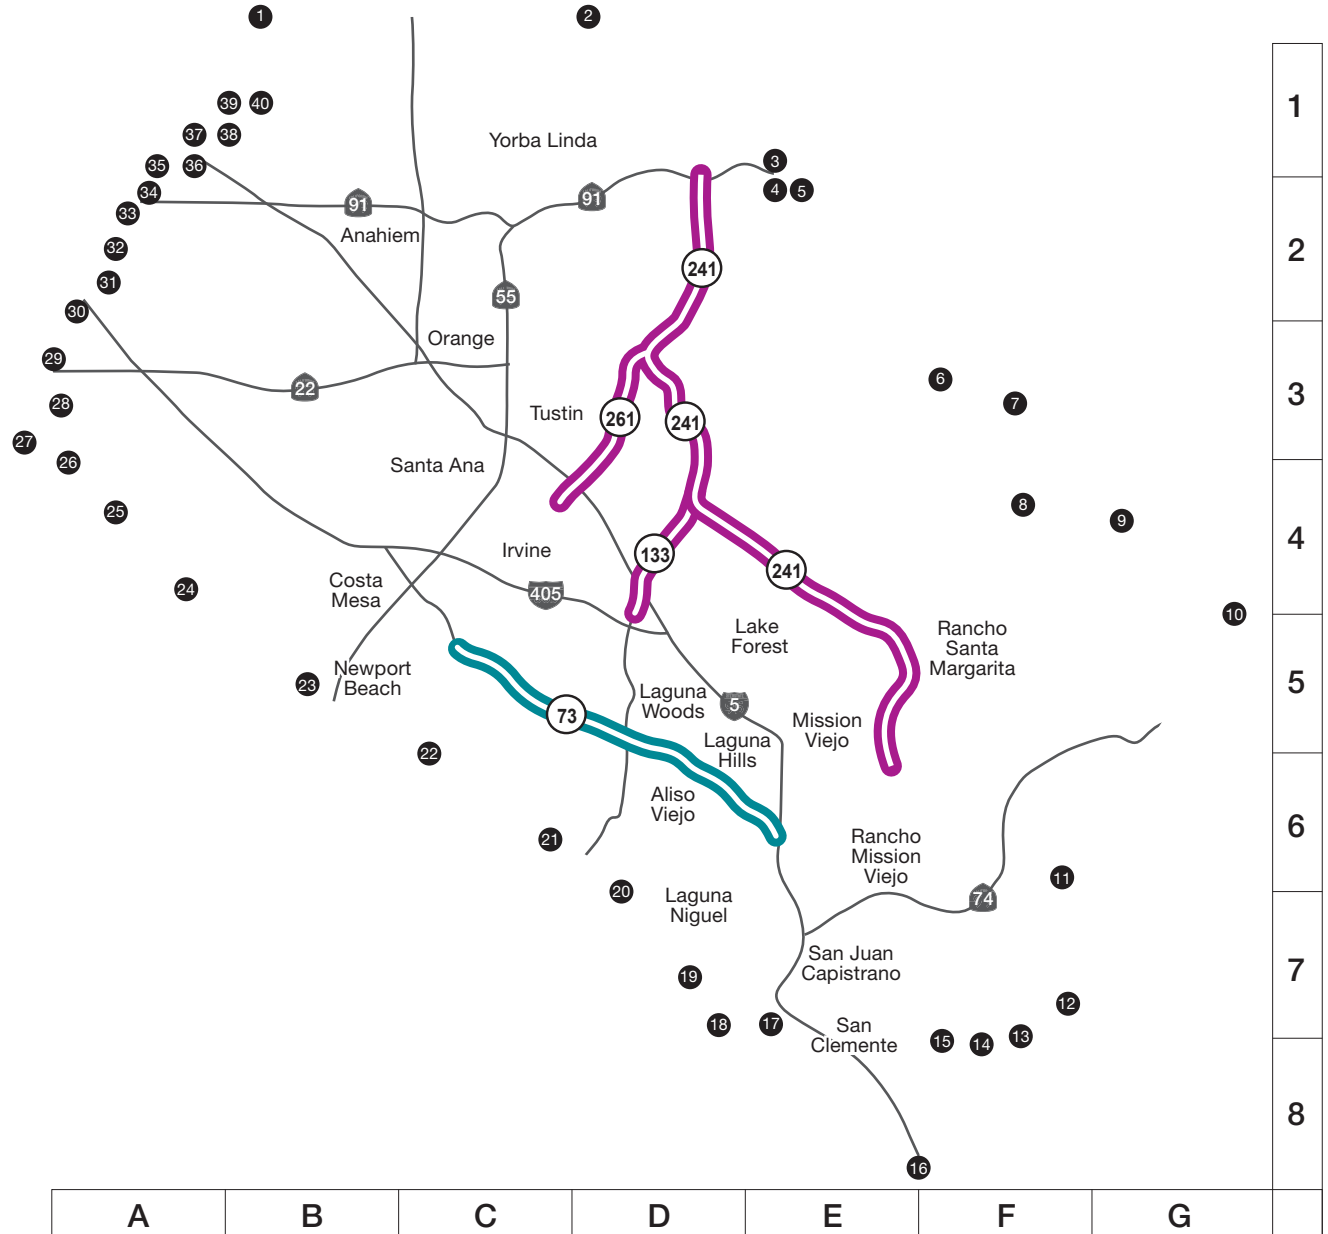

Connecting Orange County

Connect the dots to see how The Toll Roads help get people get to and through Orange County.

Index

- D6** Aliso Viejo
- B2** Anaheim
- B5** Costa Mesa
- C4** Irvine
- E6** Laguna Hills
- D7** Laguna Niguel
- D5** Laguna Woods
- E5** Lake Forest
- E5** Mission Viejo
- B6** Newport Beach
- C3** Orange
- E6** Rancho Mission Viejo
- F5** Rancho Santa Margarita
- E8** San Clemente
- E7** San Juan Capistrano
- C4** Santa Ana
- D3** Tustin

Did You Know?

The Toll Roads make up more than 20% of the highway system in Orange County.

The Toll Roads were built to run parallel to congested freeways in Orange County. Can you figure out which freeways parallel the 73, 133, 241 and 261 Toll Roads?